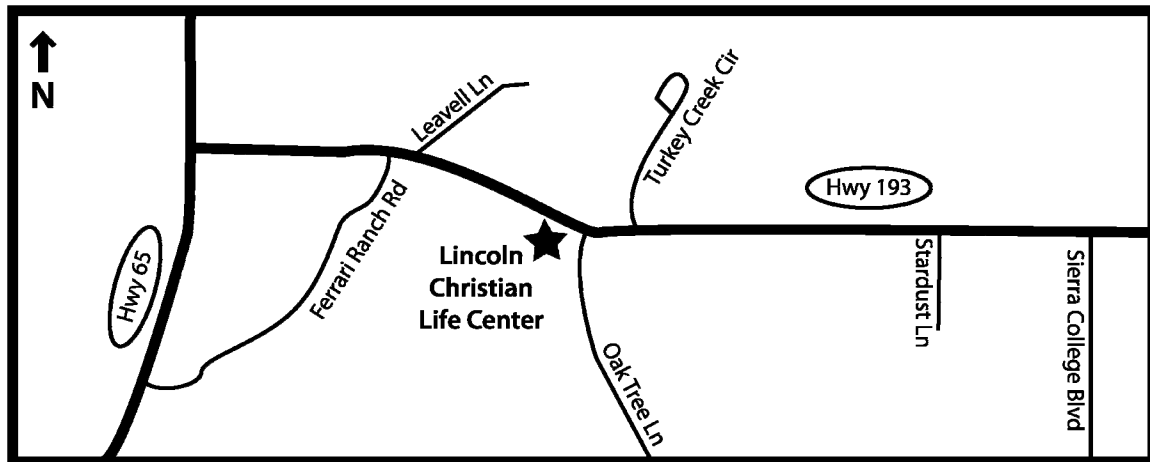

L I N C O L N
Christian Life
C E N T E R

1200 Hwy 193, Lincoln, CA
(916) 645-3347

Directions from Lincoln

- From Hwy 65, turn onto McBean Pkwy / Hwy 193 towards Auburn (traffic light in between 3rd and 5th Streets)
- Go through the traffic light at Ferrari Ranch Rd
- Look for Lincoln Christian Life Center on your right
- If you reach Oak Tree Lane, you went too far

When coming from Sacramento, Roseville and such, take I-80 East towards Reno and then take the Hwy 65 North - Lincoln / Marysville exit. Then follow the above Lincoln directions for the rest of the way.

Directions from Auburn, Loomis, Newcastle & parts of Rocklin

- Take I-80 to the Hwy 193 / Lincoln exit
Or, for a less curvy road, take the Sierra College Blvd exit, turn right onto Sierra College and then turn left when it dead-ends into Hwy 193.
- Follow Hwy 193 all the way past Sierra College Blvd
- Look for Lincoln Christian Life Center on your left, just past Oak Tree Lane
- If you reach the traffic light at Ferrari Ranch Rd, you've gone too far